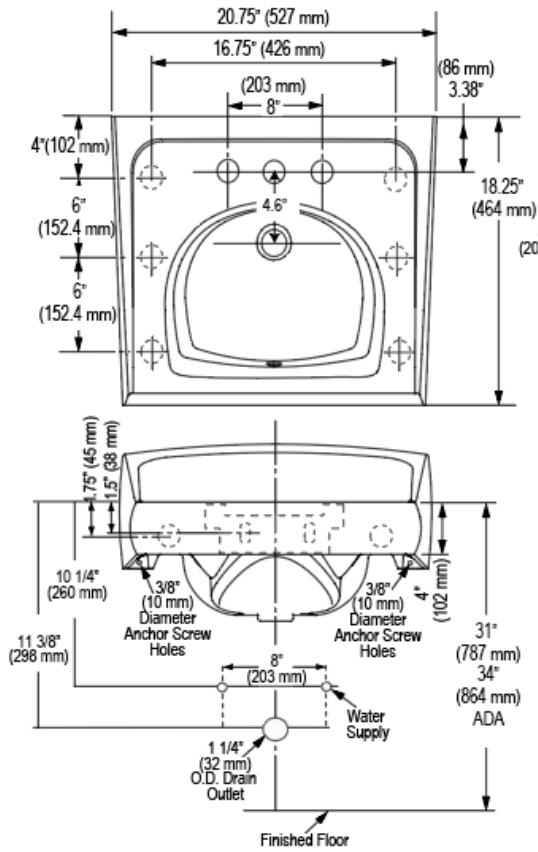

ROUGH-IN

Sloan 10500 Seymour Ave, Franklin Park, IL 60131
Phone: 800.982.5839 • Fax: 800.447.8329 • sloan.com