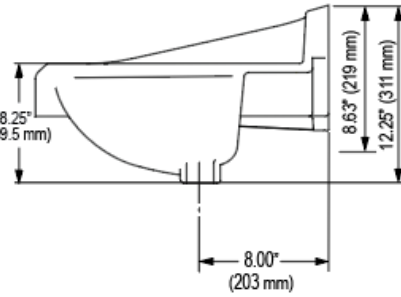

ROUGH-IN

Sloan 10500 Seymour Ave, Franklin Park, IL 60131
Phone: 800.982.5839 • Fax: 800.447.8329 • sloan.com