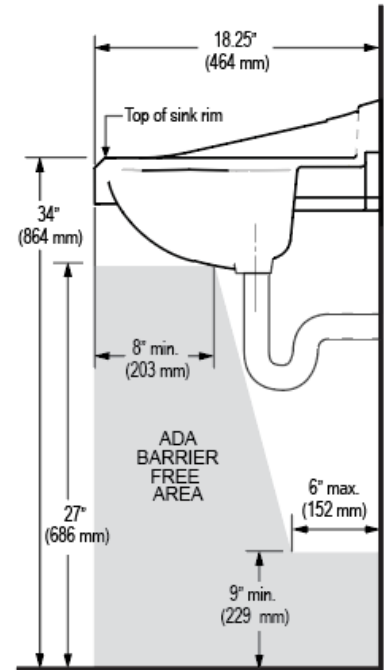

ROUGH-IN

Sloan 10500 Seymour Ave, Franklin Park, IL 60131
Phone: 800.982.5839 • Fax: 800.447.8329 • sloan.com